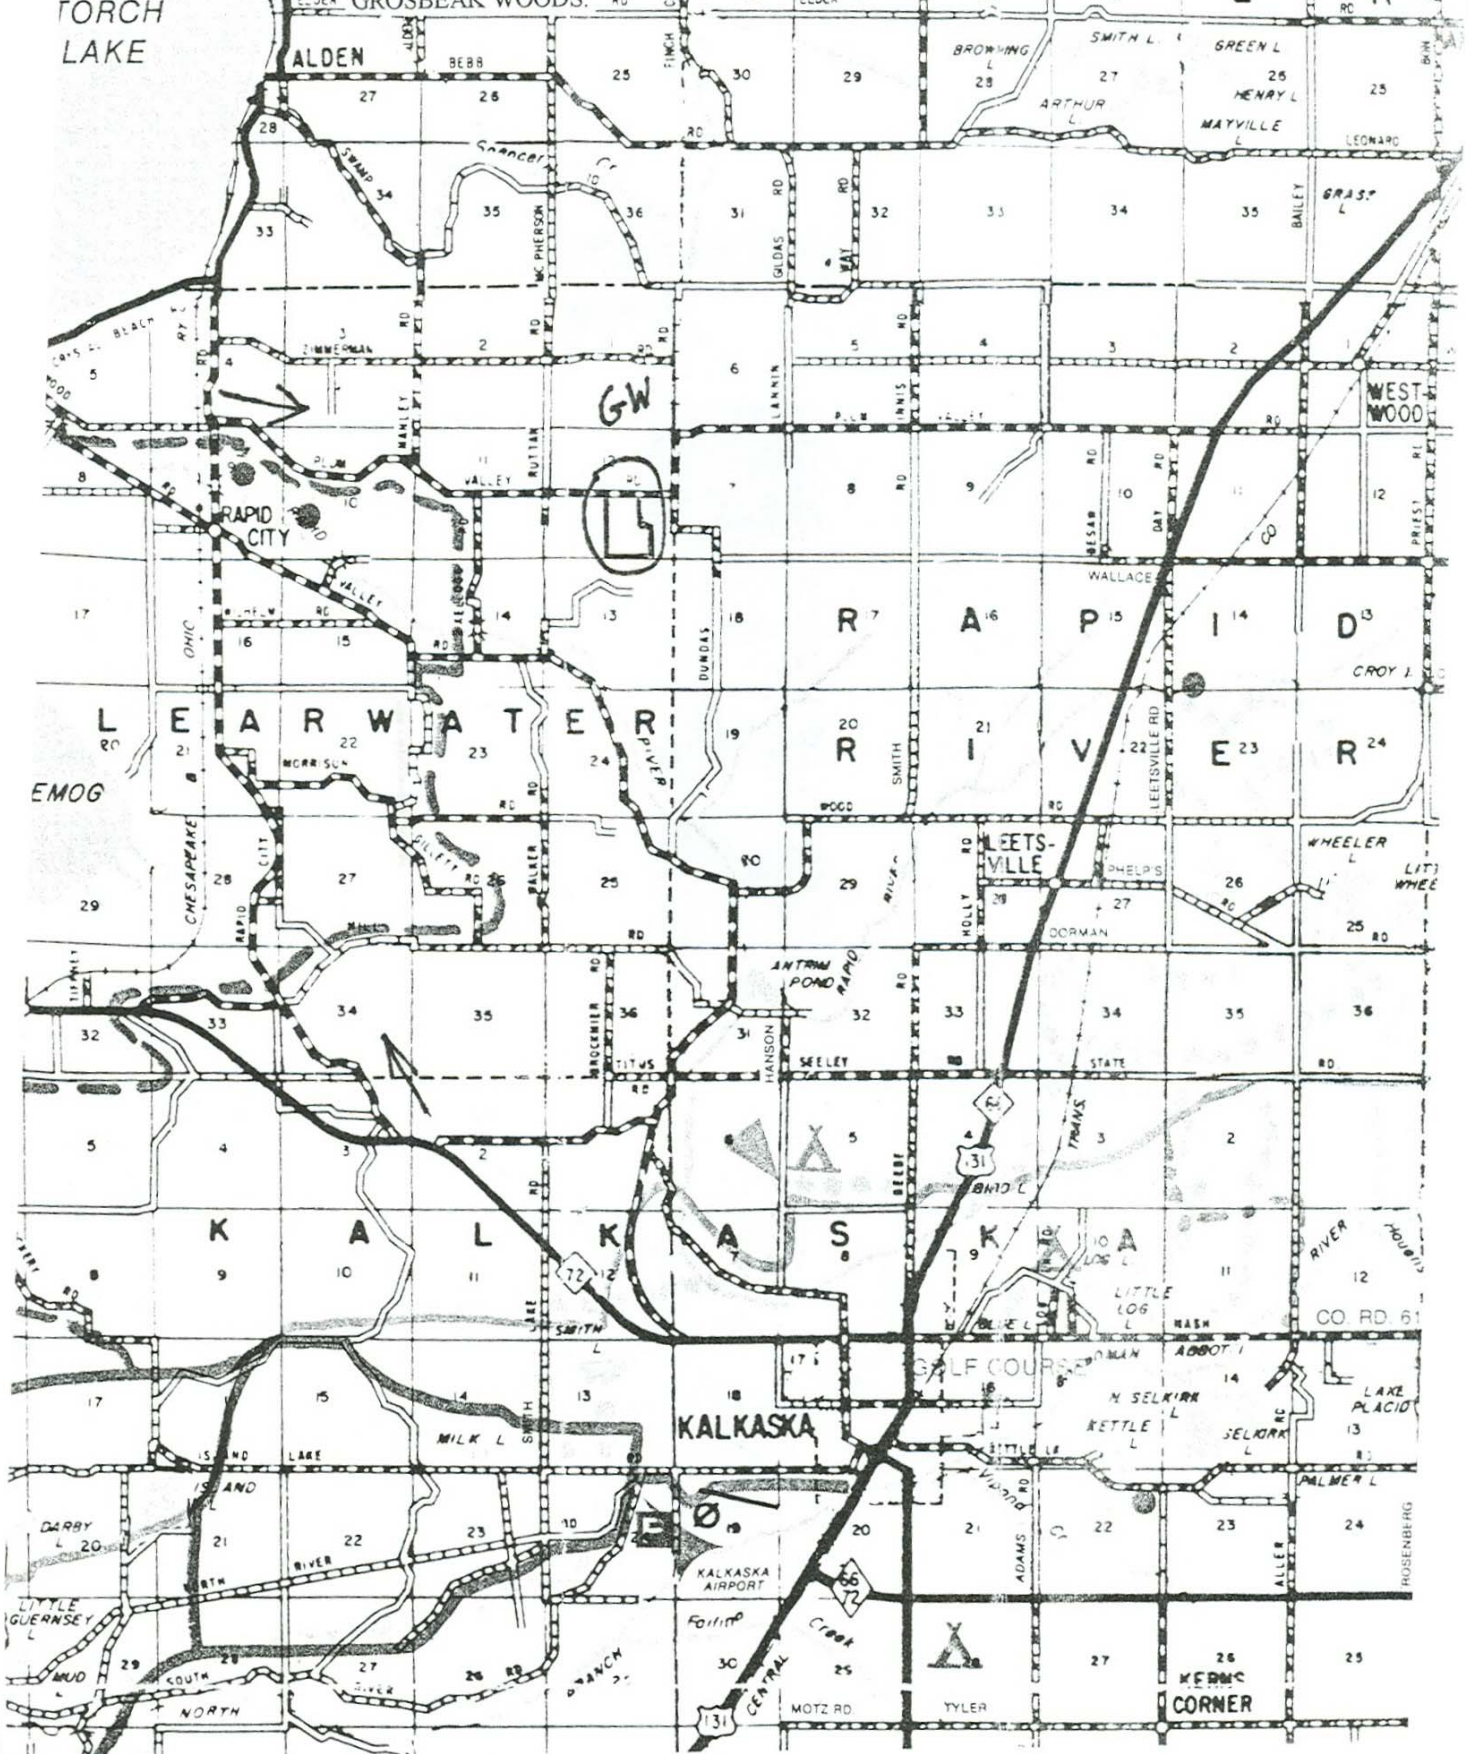

DIRECTIONS TO GROSBEAK WOODS:
 CITY ROAD (ALSO KNOWN AS COUNTY ROAD 597) TURN NORTH (ARROW) TO
 CITY ROAD THROUGH RAPID CITY, GO 3/4 OF ONE MILE NORTH OF RAPID CITY, TURN
 EAST (RIGHT) ONTO PLUM VALLEY ROAD, FOLLOW PLUM VALLEY ROAD 2.75 MILES,
 GROSBEAK WOODS WILL BE ON THE SOUTH (RIGHT), BRAND NEW ROAD. IF YOU GO TO
 DUNDAS ROAD, TURN AROUND AND GO BACK 3/10 OF ONE MILE YOU WILL BE AT
 GROSBEAK WOODS.

TORCH LAKE

ALDEN

GW

LEARN WATER

KALKASKA

LEETS-VILLE

WEST WOOD

KALKASKA AIRPORT

KERN CORNER

EMOG

MILK L

LITTLE LOG

SELKIRK L

LITTLE GUERNSEY L

AND LAKE

GOLF COURSE

PALMER L

MUD

RIVER

KETTLE L

ALLER

NORTH

SOUTH

ADAMS